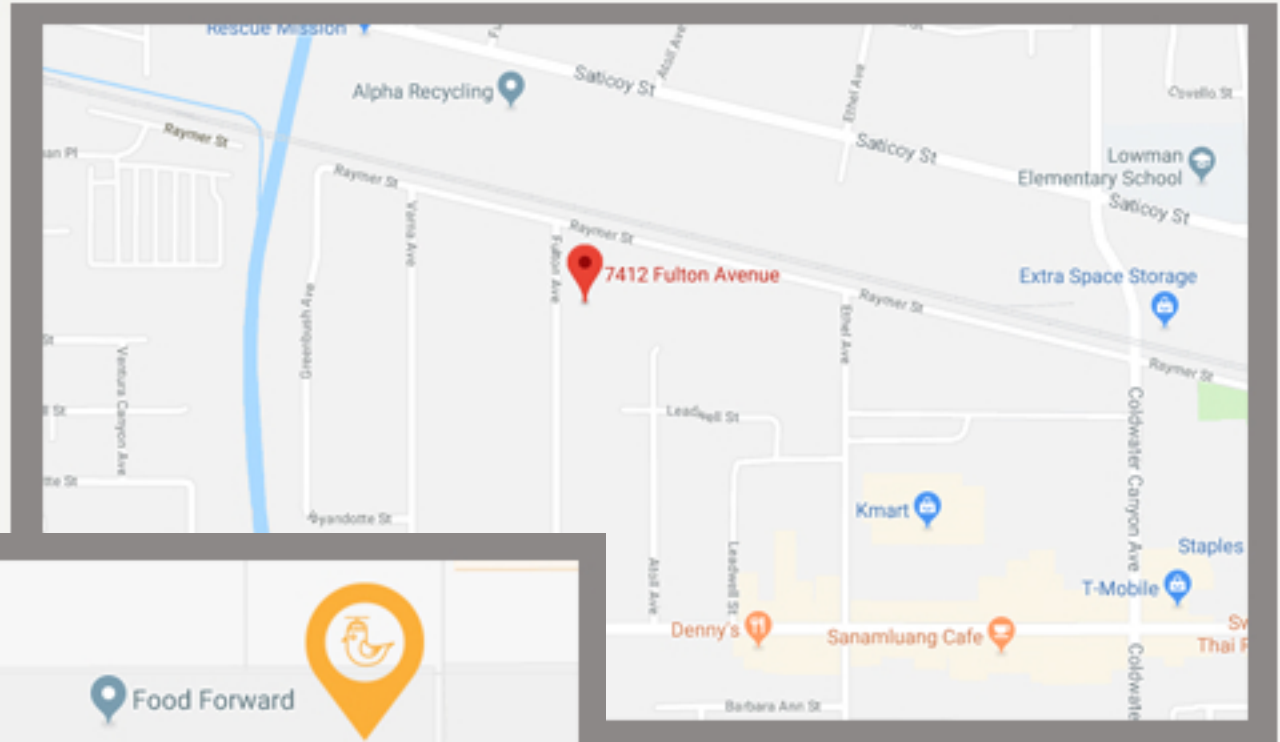

WHIRLYBIRD

WHIRLYBIRD STUDIOS

7412 FULTON AVE STE 5
NORTH HOLLYWOOD CA, 91605
WWW.WHIRLYBIRDSTUDIOS.COM

FROM HOLLYWOOD:
TAKE 101N TO 170N
TAKE 170N TO SHERMAN WAY
EXIT SHERMAN WAY WEST
TURN RIGHT ONTO FULTON AVE

FROM SANTAMONICA/WESTSIDE:
TAKE 1405N TO SHERMAN WAY
EXIT SHERMAN WAY EAST
TURN LEFT ONTO FULTON AVE

FROM EASTSIDE/VALLEY:
TAKE 134W TO 170N
TAKE 170N TO SHERMAN WAY
EXIT SHERMAN WAY WEST
TURN RIGHT ONTO FULTON AVE