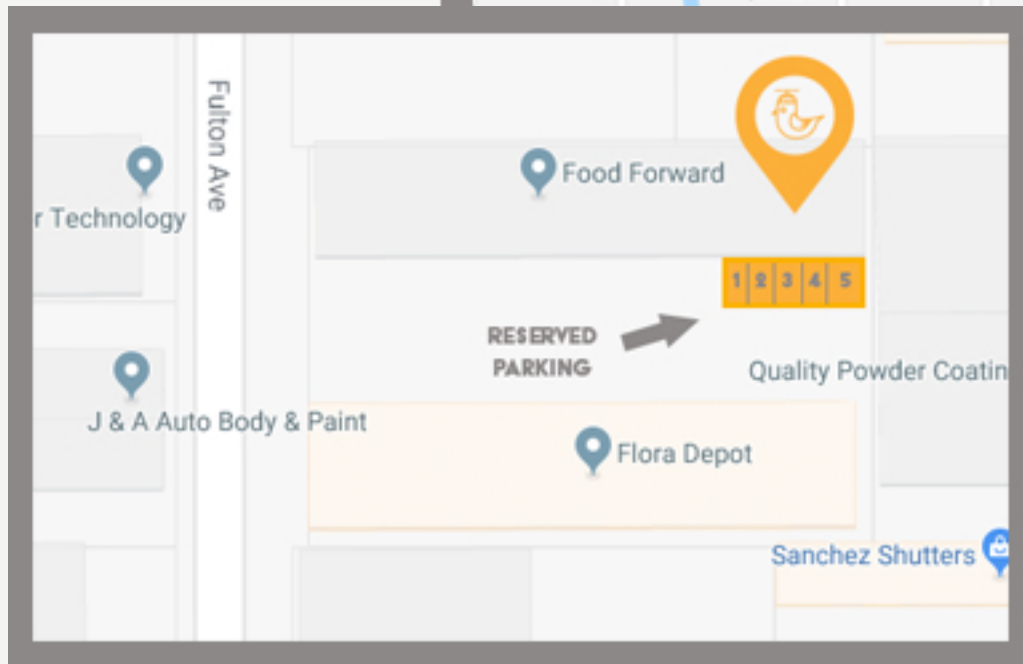

WHIRLYBIRD

WHIRLYBIRD STUDIOS

7412 FULTON AVE STE 5
NORTH HOLLYWOOD CA, 91605
WWW.WHIRLYBIRDSTUDIOS.COM

FROM HOLLYWOOD:
TAKE 101N TO 170N
TAKE 170N TO SHERMAN WAY
EXIT SHERMAN WAY WEST
TURN RIGHT ONTO FULTON AVE

FROM SANTAMONICA/WESTSIDE:
TAKE 1405N TO SHERMAN WAY
EXIT SHERMAN WAY EAST
TURN LEFT ONTO FULTON AVE

FROM EASTSIDE/VALLEY:
TAKE 134W TO 170N
TAKE 170N TO SHERMAN WAY
EXIT SHERMAN WAY WEST
TURN RIGHT ONTO FULTON AVE